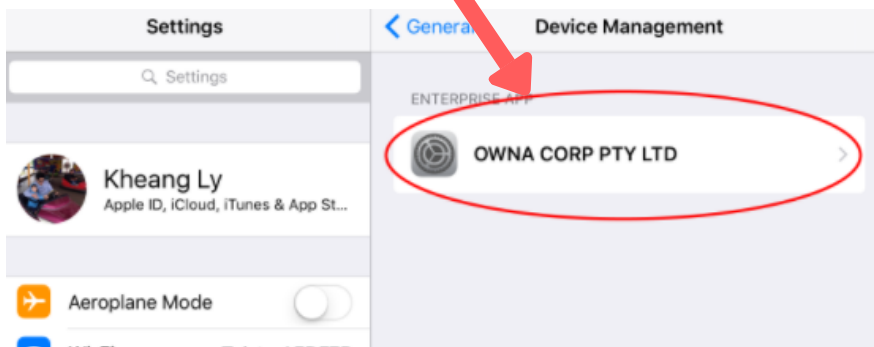

2. Click on Install Now. Close the browser. Find the App Icon on your device and then launch it.

3. Click "Cancel" when a popup appears initially.

4. Now go to Setting. Under General, Click Device Management

5. Click on the Enterprise App option - OWNA CORP PTY LTD