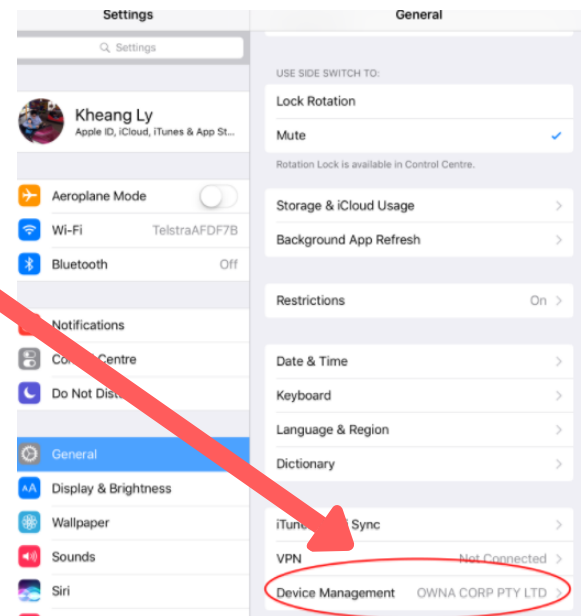

2. Click on Install Now. Close the browser. Find the App Icon on your device and then launch it.

3. Click "Cancel" when a popup appears initially.

4. Now go to Setting. Under General, Click Device Management

5. Click on the Enterprise App option - OWNA CORP PTY LTD